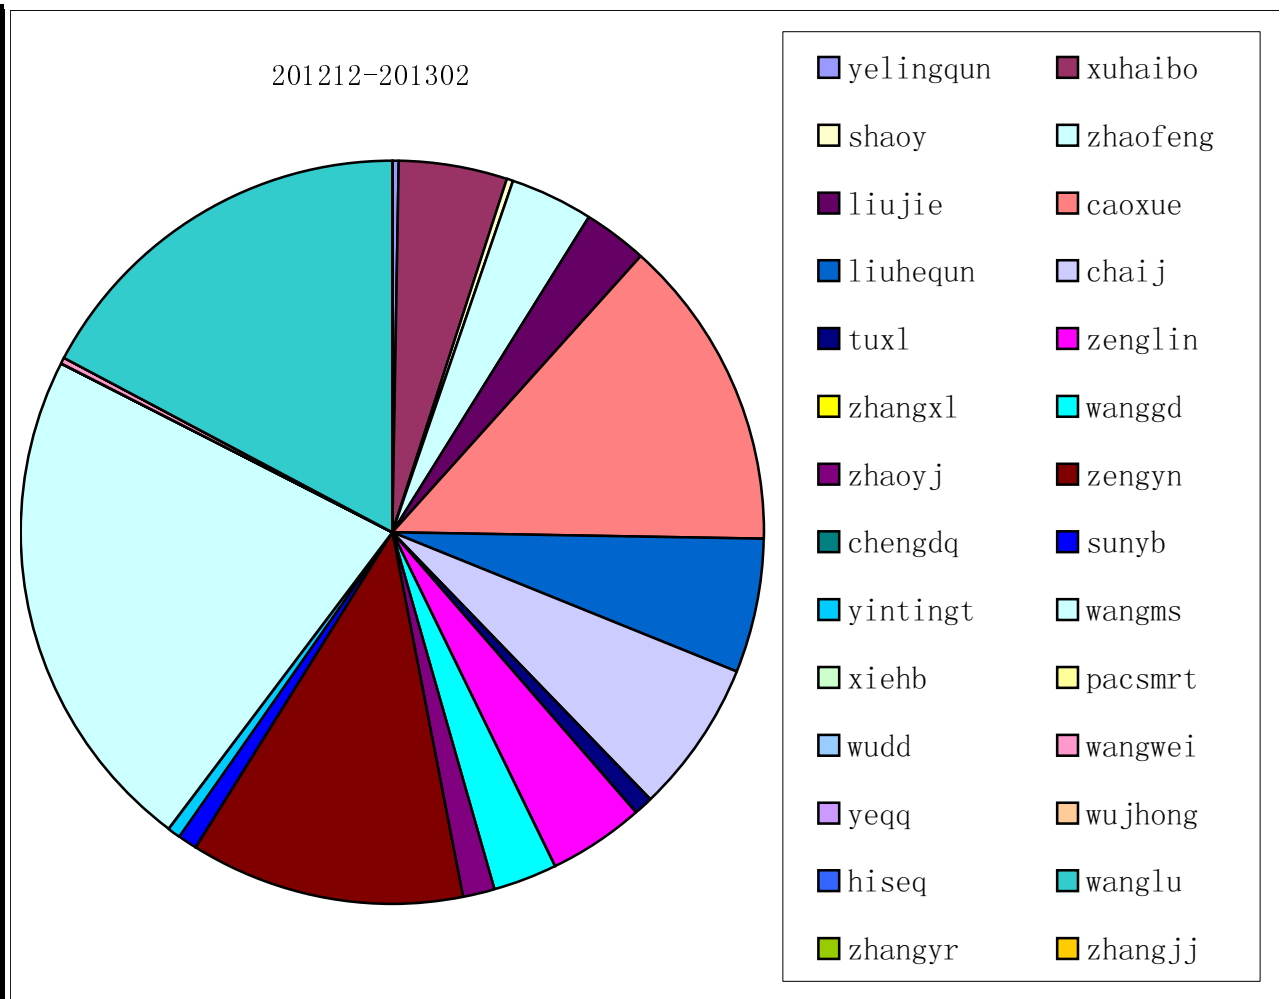

0	yelingqun	zhangyp	21	159.0428
1	xuhaibo	zhangyp	154	4894.2439
2	shaoy	zhangyp	93	287.0569
3	zhaofeng	zhangyun	44	3572.9842
4	liujie	zhangyp	23	2673.6317
5	caoxue	zhangyp	403	13830.261
6	liuhequn	zhangyp	373	5699.5211
7	chajj	zhangyp	64	6648.7122
8	tuxl	chejing	66	1003.4683
9	zenglin	zhangyp	129	3981.6172
10	zhangxl	wangwen	15	38.4994
11	wanggd	zhangyp	14	2784.3553
12	zhaoyj	huangjf	13	1506.8733
13	zengyn	zhangyp	177	11834.649
14	chengdq	huangjf	1	26.4508
15	sunyb	zhangyp	6	960.0933
16	yintingt	zhangyp	17	522.8517
17	wangms	zhangyp	175	22252.819
18	xiehb	zhangyp	24	35.7211
19	pacsmrt	smrtanalysis	52	0.0097
20	wudd	zhangyp	1	8.5622
21	wangwei	ship	3	98.5317
22	yeqq	wenjf	4	2.79
23	wujhong	wangwen	16	29.3556
24	hiseq	lapcenter	2	22.2969
25	wanglu	yuli	431	17228.777
26	zhangyr	liangbin	5	3.5858
27	zhangjj	liangbin	16	6.6567